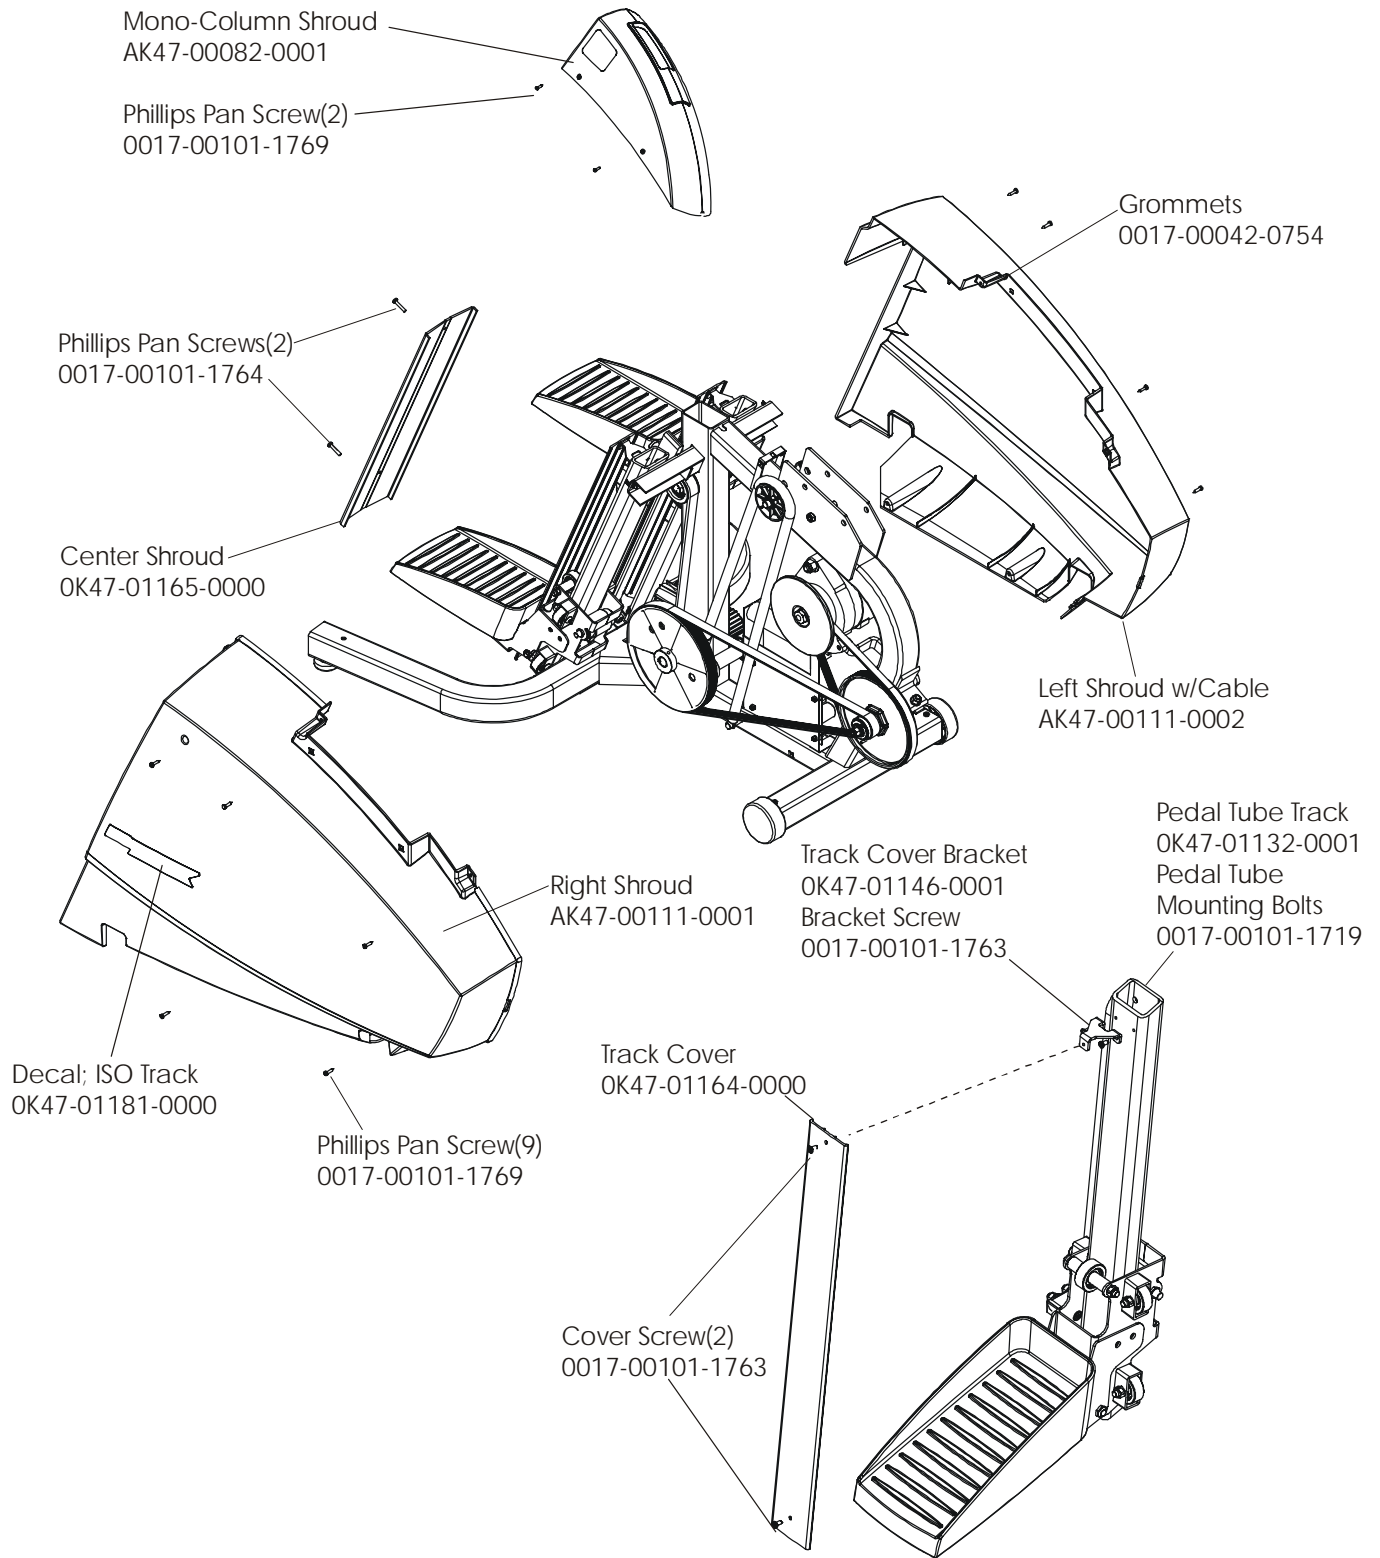

LifeFitness

ARCTIC SILVER 95Si Stairclimber

Customer Support Services
PARTS MANUAL rev 09 Sep 2008

	Page
Console Components.....	4
Frame Components	5
Shrouds and Pedal Tube.....	6
Pedal Assembly	7
Clutch/Shaft/Pulley Assembly	8
Left Clutch Assembly	9
Crossover Pulley Assembly.....	10
Alternator Assembly	11
Guide Rollers.....	12
Power Control Board and Resistors	13
Polar Receiver Assembly	14
Cables.....	15

Description	Part No.
Operation Manual	M051-00K47-A025
Hardware Bag	AK47-00106-0000
Touch-up Paint: Spray Can 0.5 oz. Bottle w/Applicator 0.33 oz. pen	0017-00008-0204 0017-00008-0205 0017-00008-0206
Service Manual	M051-00K47-A013

Language	Part No.	
	Console Assembly	Overlay/Bezel/Switch Assembly
Eng Met	AK47-00094-0001	AK47-00098-0001
Ger Met	AK47-00094-0003	AK47-00098-0003
Spn Met	AK47-00094-0004	AK47-00098-0004
Jap Met	AK47-00094-0006	AK47-00098-0006
Frn Met	AK47-00094-0007	AK47-00098-0007
Itl Met	AK47-00094-0008	AK47-00098-0008
Dut Met	AK47-00094-0009	AK47-00098-0009
Por Met	AK47-00094-0010	AK47-00098-0010

ARCTIC SILVER 95Si
Shrouds and Pedal Tube

95S-0XXX-02
S/N ACF10000 and up

Description	Part No.
Domestic 120/60 Battery Charge w/Cord	118E-00001-0165
Universal Battery Charger w/o Line Cord	118E-00001-0166
Line Cord 220V/60Hz	0017-00003-0704
Line Cord 100V/50Hz	
Line Cord 240+	0017-00003-0918
Line Cord 220V/50Hz	0017-00003-0691
Line Cord 200V/50Hz	
Line Cord 230V/50Hz	